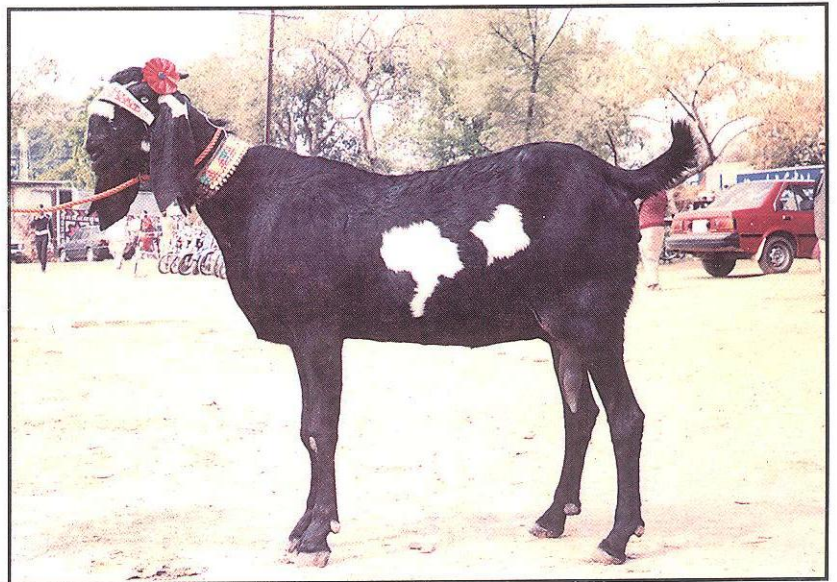

1- بیتل

آبائی وطن

مشہور زمانہ بیتل بحریاں تقریباً پنجاب کے تمام آبپاشی والے علاقوں میں پائی جاتی ہیں۔ خاص طور پر ملتان، ساہیوال، اوکاڑہ، لاہور، شیخوپورہ، فیصل آباد، ٹوبہ ٹیک سنگھ، بھنگ، سرگودھا، جہلم، گوجرانوالہ، گجرات، منڈی بہاؤ الدین اور سیالکوٹ کے اضلاع میں۔

خصوصیات:

جسم کارنگ بھورے سے سیاہ، چستکبر یا سفید اور سیاہ دھبے دار، جسم مضبوط، گتھا ہوا اور جلد چھوٹے چھوٹے بالوں سے بھری ہوئی، سر بھاری اور چوڑا، ناک لمبی اور کھڑی، لمبے، چوڑے اور لٹکتے ہوئے کان، نر میں سینگ لمبے اور بیچ دار جبکہ مادہ میں چھوٹے ہوتے ہیں۔ ٹانگیں لمبی، مضبوط اور دم چھوٹی، حیوانہ بڑا، تھن خوبصورت اور لمبے، تقریباً 50 فیصد بحریاں ایک وقت میں دو سے تین بچے دیتی ہیں۔

اوسط جسم کی پیمائش

مادہ	نر	
81	90	اونچائی (سینٹی میٹر)
71	76	لمبائی (سینٹی میٹر)
79	91	سینے کی لپیٹ یا گولائی (سینٹی میٹر)
2.5	3	پیدائش پر وزن (کلوگرام)
20	22	دودھ چھڑانے پر وزن (کلوگرام)
40	45	جوان جانور کا وزن (کلوگرام)
3.5 تا 2.5		دودھ کی روزانہ پیداوار (لیٹر)

1. BEETAL

Home Tract

The most famous Beetal goats are almost found in irrigated areas of Punjab, particularly districts Multan, Sahiwal, Okara, Lahore, Sheikhupura, Faisalabad, Toba Tek Singh, Jhang, Sargodha, Jhelum, Gujranwala, Gujrat, Mandi Bahaud Din and Sialkot.

Characteristics

General body colour is golden brown to black and spotted with black and white or brown with white or black patches. The body is compact and well developed with short hair. The head is massive and broad, nose Roman, and ears long, broad and pendulous. Horns in males are long spiraled but short in females. Long stout legs and short tail is found in beetal goats. The udder is well developed with beautiful long teats. Almost 50 percent of the births are twin and triplets.

Average Body Measurements